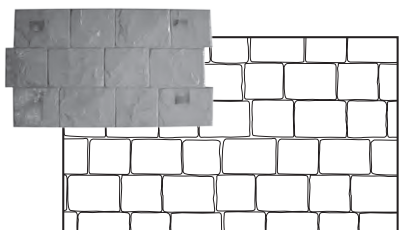

# STAMP MAT PATTERNS FOR STAMPED CONCRTE

**Regal**

**Walkway Slate**

**Slate Tile**

**Bushrock (Crazy Stone)**

**Quarry Tile**

**Mediterranean Tile**

**London Cobble**

**Flagstone**

**Granite**

**Timber Deck**

**European Fan**

**Flemish**

Seamless border mat also available.

**Seamless**

**Federation**

**Ashlar Slate**

**Brindabella**

**Antique Brick Straight Border**

**Antique Brick Curved Border**

**Brick Border**

When purchasing stamp mats please allow a lead time of up to two weeks from purchase/order date. Stamp mats are available for hire through all Parchem Construction Supplies branches.