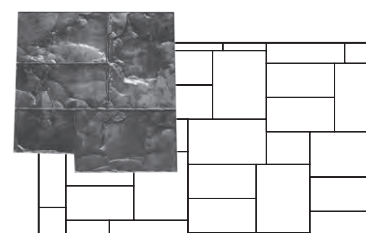

# STAMP MAT PATTERNS FOR STAMPED CONCRTE

**Regal**

**Walkway Slate**

**Slate Tile**

**Bushrock (Crazy Stone)**

**Quarry Tile**

**Mediterranean Tile**

**London Cobble**

**Flagstone**

**Granite**

**Timber Deck**

**European Fan**

**Flemish**

Seamless border mat also available.

**Seamless**

**Federation**

**Ashlar Slate**

**Brindabella**

**Antique Brick Straight Border**

**Antique Brick Curved Border**

**Brick Border**

When purchasing stamp mats please allow a lead time of up to two weeks from purchase/order date. Stamp mats are available for hire through all Parchem Construction Supplies branches.