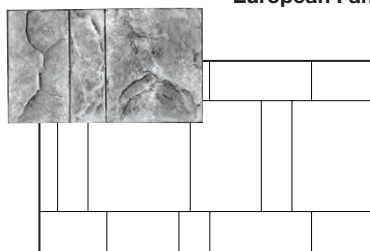

# STAMP MAT PATTERNS FOR STAMPED CONCRTE

**Regal**

**Walkway Slate**

**Slate Tile**

**Bushrock (Crazy Stone)**

**Quarry Tile**

**Mediterranean Tile**

**London Cobble**

**Flagstone**

**Granite**

**Timber Deck**

**European Fan**

**Flemish**

Seamless border mat also available.

**Seamless**

**Federation**

**Ashlar Slate**

**Brindabella**

**Antique Brick Straight Border**

**Antique Brick Curved Border**

**Brick Border**

When purchasing stamp mats please allow a lead time of up to two weeks from purchase/order date. Stamp mats are available for hire through all Parchem Construction Supplies branches.