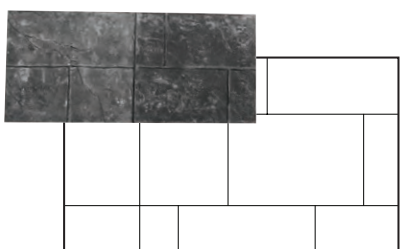

# STAMP MAT PATTERNS FOR STAMPED CONCRTE

**Regal**

**Walkway Slate**

**Slate Tile**

**Bushrock (Crazy Stone)**

**Quarry Tile**

**Mediterranean Tile**

**London Cobble**

**Flagstone**

**Granite**

**Timber Deck**

**European Fan**

**Flemish**

Seamless border mat also available.

**Seamless**

**Federation**

**Ashlar Slate**

**Brindabella**

**Antique Brick Straight Border**

**Antique Brick Curved Border**

**Brick Border**

When purchasing stamp mats please allow a lead time of up to two weeks from purchase/order date. Stamp mats are available for hire through all Parchem Construction Supplies branches.