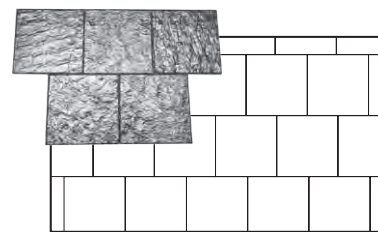

# STAMP MAT PATTERNS FOR STAMPED CONCRTE

**Regal**

**Walkway Slate**

**Slate Tile**

**Bushrock (Crazy Stone)**

**Quarry Tile**

**Mediterranean Tile**

**London Cobble**

**Flagstone**

**Granite**

**Timber Deck**

**European Fan**

**Flemish**

Seamless border mat also available.

**Seamless**

**Federation**

**Ashlar Slate**

**Brindabella**

**Antique Brick Straight Border**

**Antique Brick Curved Border**

**Brick Border**

When purchasing stamp mats please allow a lead time of up to two weeks from purchase/order date. Stamp mats are available for hire through all Parchem Construction Supplies branches.