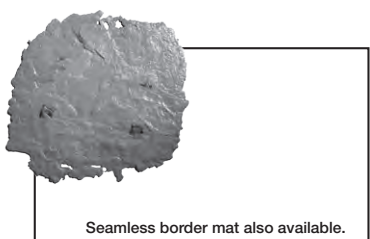

# STAMP MAT PATTERNS FOR STAMPED CONCRTE

**Regal**

**Walkway Slate**

**Slate Tile**

**Bushrock (Crazy Stone)**

**Quarry Tile**

**Mediterranean Tile**

**London Cobble**

**Flagstone**

**Granite**

**Timber Deck**

**European Fan**

**Flemish**

Seamless border mat also available.

**Seamless**

**Federation**

**Ashlar Slate**

**Brindabella**

**Antique Brick Straight Border**

**Antique Brick Curved Border**

**Brick Border**

When purchasing stamp mats please allow a lead time of up to two weeks from purchase/order date. Stamp mats are available for hire through all Parchem Construction Supplies branches.