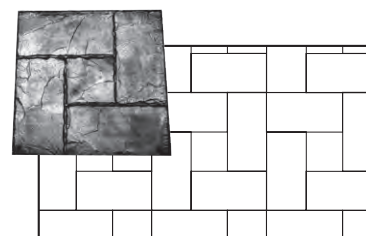

# STAMP MAT PATTERNS FOR STAMPED CONCRTE

**Regal**

**Walkway Slate**

**Slate Tile**

**Bushrock (Crazy Stone)**

**Quarry Tile**

**Mediterranean Tile**

**London Cobble**

**Flagstone**

**Granite**

**Timber Deck**

**European Fan**

**Flemish**

Seamless border mat also available.

**Seamless**

**Federation**

**Ashlar Slate**

**Brindabella**

**Antique Brick Straight Border**

**Antique Brick Curved Border**

**Brick Border**

When purchasing stamp mats please allow a lead time of up to two weeks from purchase/order date. Stamp mats are available for hire through all Parchem Construction Supplies branches.