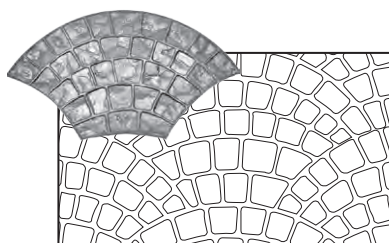

# STAMP MAT PATTERNS FOR STAMPED CONCRTE

**Regal**

**Walkway Slate**

**Slate Tile**

**Bushrock (Crazy Stone)**

**Quarry Tile**

**Mediterranean Tile**

**London Cobble**

**Flagstone**

**Granite**

**Timber Deck**

**European Fan**

**Flemish**

Seamless border mat also available.

**Seamless**

**Federation**

**Ashlar Slate**

**Brindabella**

**Antique Brick Straight Border**

**Antique Brick Curved Border**

**Brick Border**

When purchasing stamp mats please allow a lead time of up to two weeks from purchase/order date. Stamp mats are available for hire through all Parchem Construction Supplies branches.